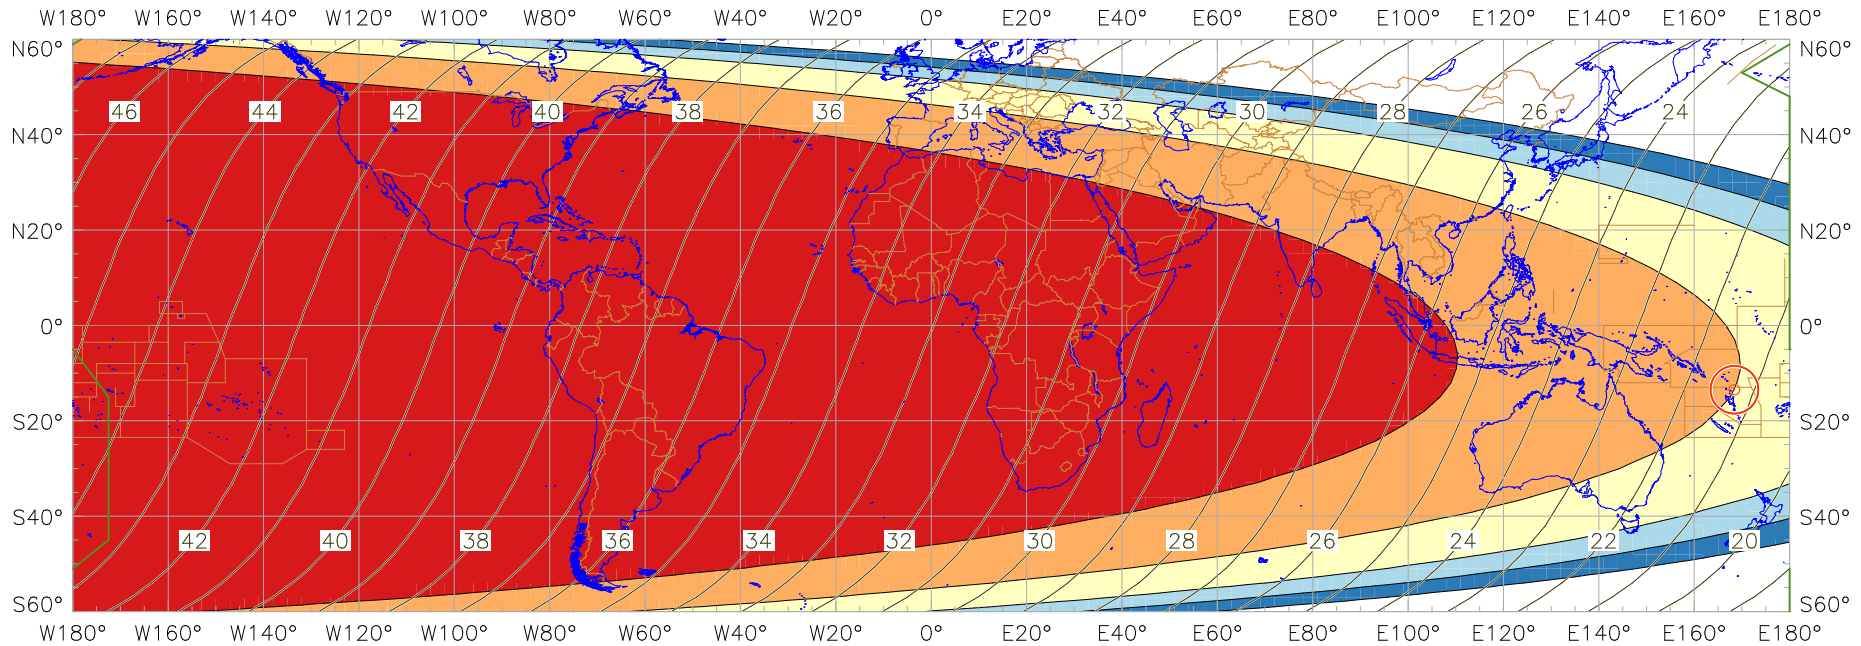

Visibility of the New Crescent Moon for 1995 May 30 (Muharram 1416 AH)

New Moon occurred at 1995 May 29 at 09:27 UT

Age of the Moon in hours at the "Best time" ——— 20 ———

Age of the Moon at first visibility with the naked eye = 21.28 hours

New Crescent Moon Visibility Key – Colour Coding of Shaded Areas

- | | | | |
|---|--|---|---|
|  | A – Easily visible to the naked eye |  | D – Will need optical aid to find the crescent moon |
|  | B – Visible to the naked eye under perfect conditions |  | E – Not visible with a conventional telescope |
|  | C – May need optical aid to find the crescent moon initially |  | F – Not visible – below the Danjon limit |
|  | Moon sets before the Sun |  | Moon prior to conjunction (new moon) |
|  | Predicted location of first visibility with the naked eye |  | Predicted location of first visibility with a telescope |