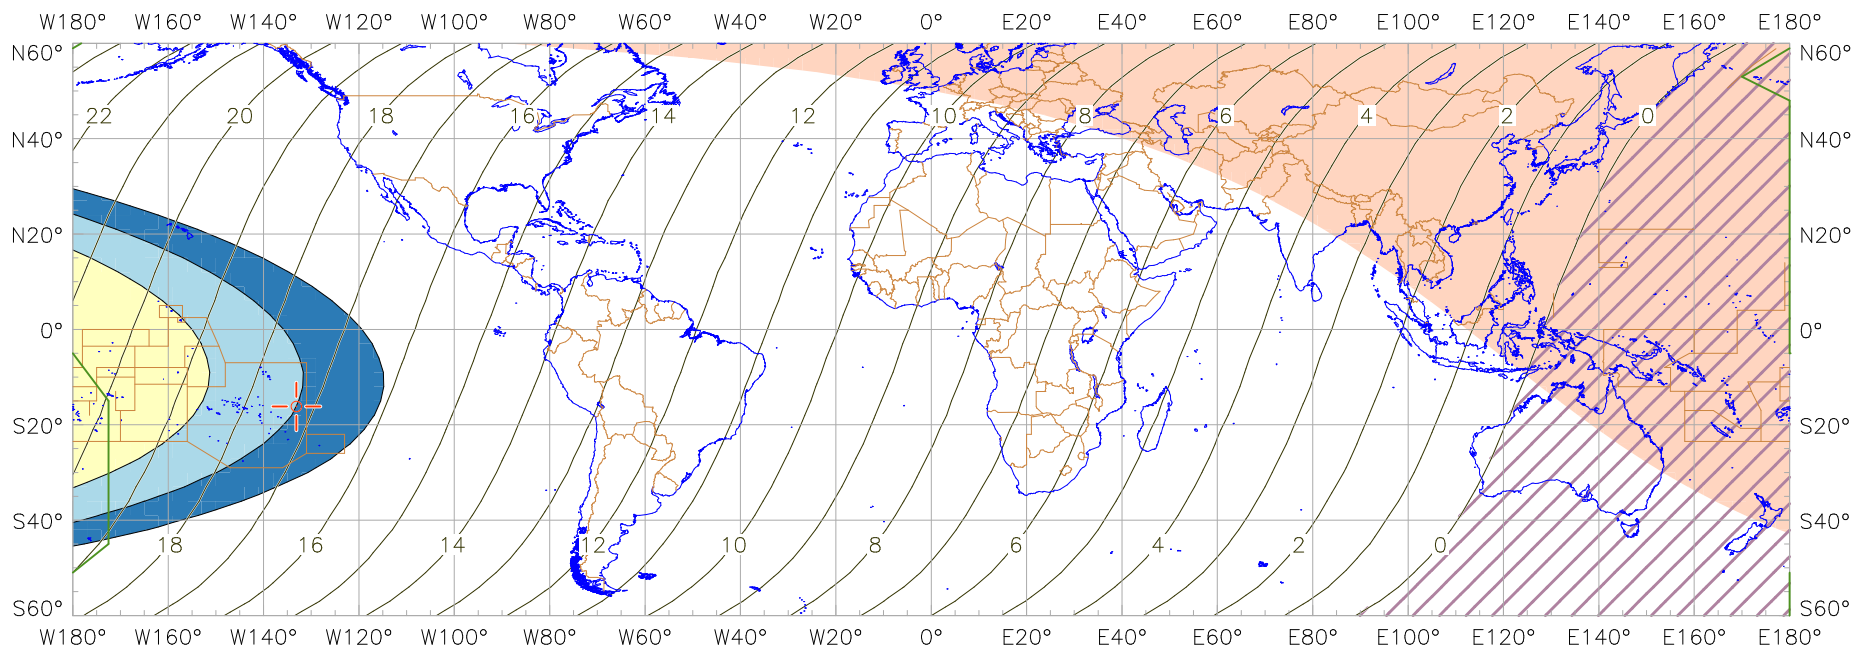

### Visibility of the New Crescent Moon for 1995 May 29 (Muharram 1416 AH)

New Moon occurred at 1995 May 29 at 09:27 UT

Age of the Moon in hours at the "Best time" ——— 20 ———  
 Age of the Moon at first visibility with a telescope = 17.25 hours

#### New Crescent Moon Visibility Key – Colour Coding of Shaded Areas

- |  |   |
|--|---|
|  A – Easily visible to the naked eye                          |  D – Will need optical aid to find the crescent moon     |
|  B – Visible to the naked eye under perfect conditions        |  E – Not visible with a conventional telescope           |
|  C – May need optical aid to find the crescent moon initially |  F – Not visible – below the Danjon limit                |
|  Moon sets before the Sun                                     |  Moon prior to conjunction (new moon)                    |
|  Predicted location of first visibility with the naked eye    |  Predicted location of first visibility with a telescope |