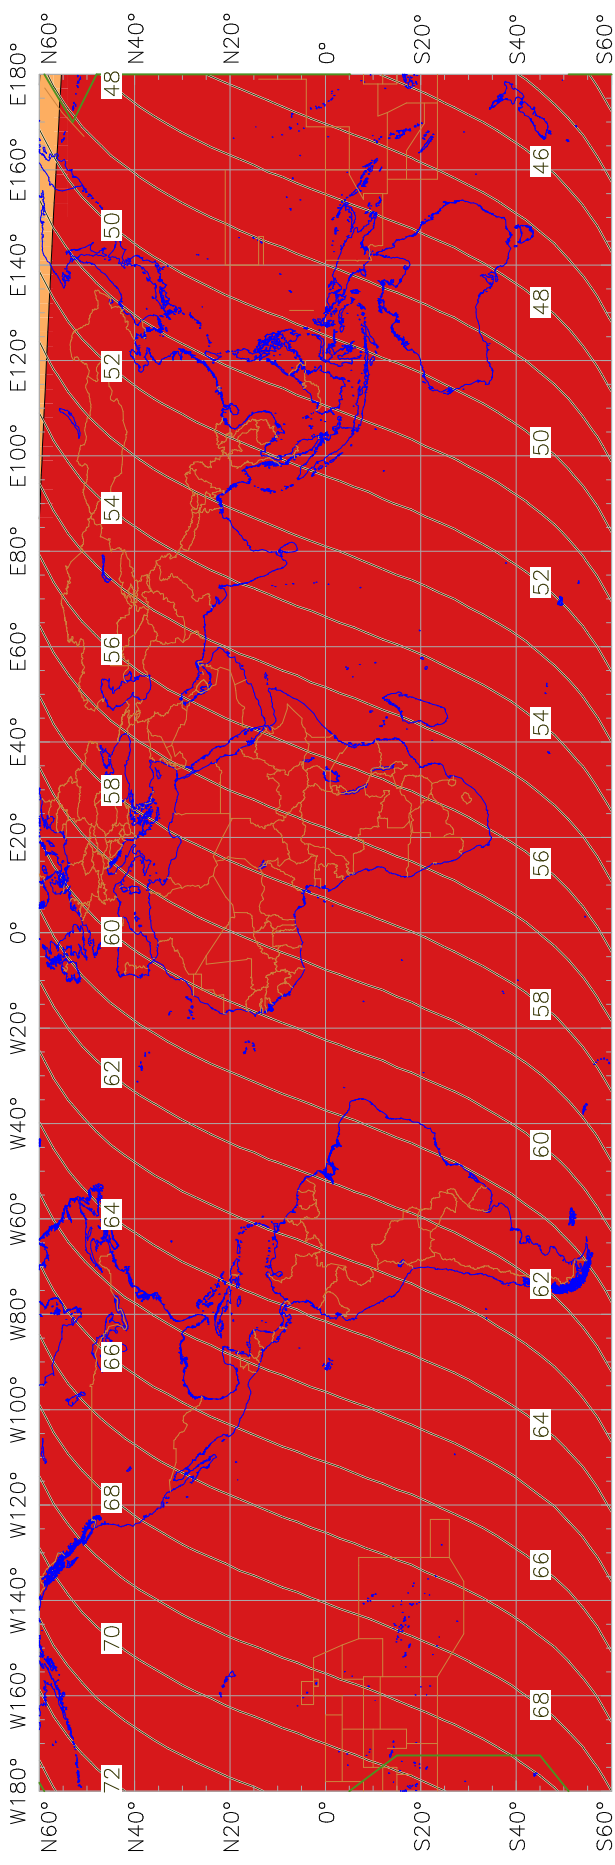

Visibility of the New Crescent Moon for 1994 June 11 (Muharram 1415 AH)

New Moon occurred at 1994 June 9 at 08:26 UT

Age of the Moon in hours at the "Best time" ————20———

New Crescent Moon Visibility Key – Colour Coding of Shaded Areas

- A – Easily visible to the naked eye
- B – Visible to the naked eye under perfect conditions
- C – May need optical aid to find the crescent moon initially
- Moon sets before the Sun
- D – Will need optical aid to find the crescent moon
- E – Not visible with a conventional telescope
- F – Not visible – below the Danjon limit
- Moon prior to conjunction (new moon)
- Predicted location of first visibility with the naked eye
- Predicted location of first visibility with a telescope