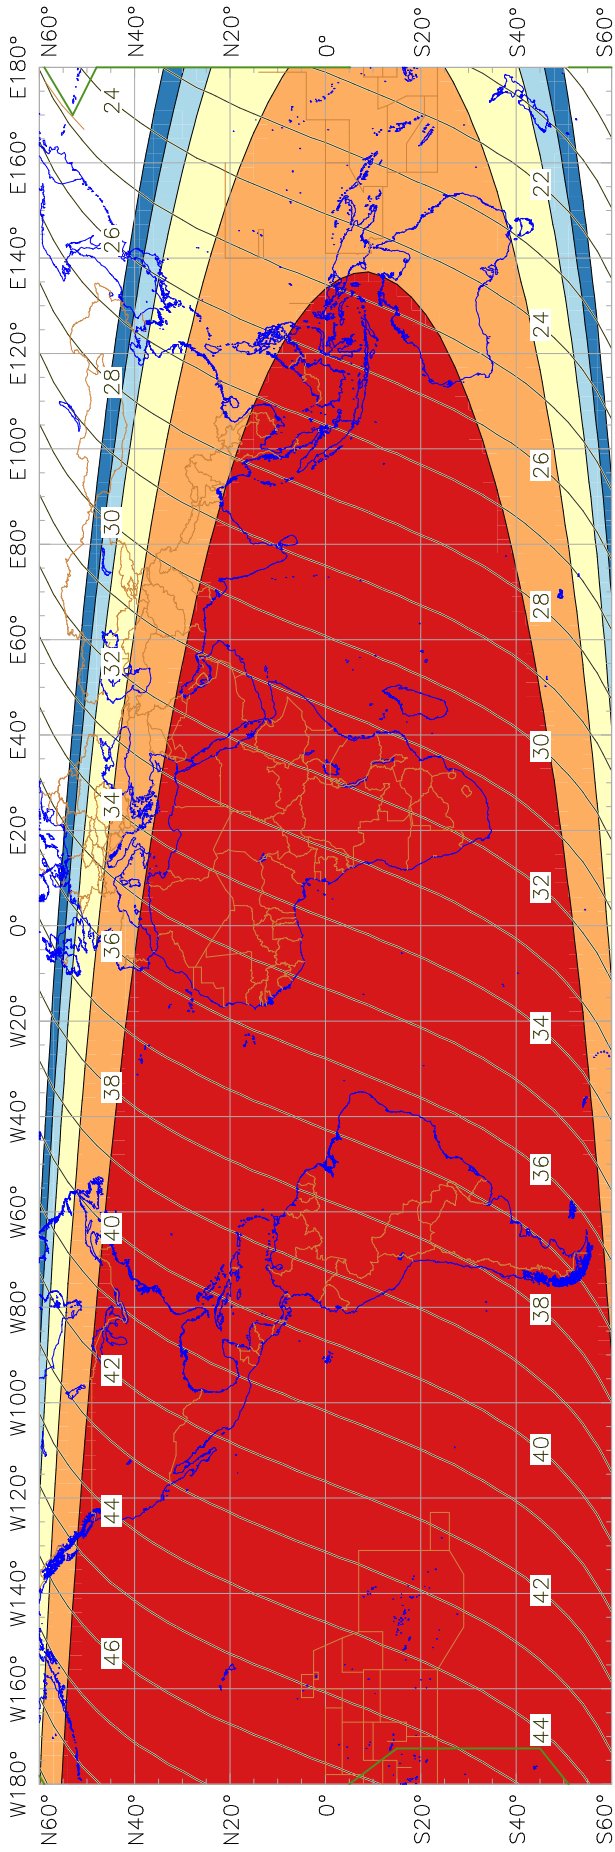

Visibility of the New Crescent Moon for 1994 June 10 (Muharram 1415 AH)

New Moon occurred at 1994 June 9 at 08:26 UT

Age of the Moon in hours at the "Best time" — 20 —

New Crescent Moon Visibility Key – Colour Coding of Shaded Areas

- A – Easily visible to the naked eye
- B – Visible to the naked eye under perfect conditions
- C – May need optical aid to find the crescent moon initially
- D – Will need optical aid to find the crescent moon
- E – Not visible with a conventional telescope
- F – Not visible – below the Danjon limit
- Moon prior to conjunction (new moon)
- Predicted location of first visibility with the naked eye
- Predicted location of first visibility with a telescope