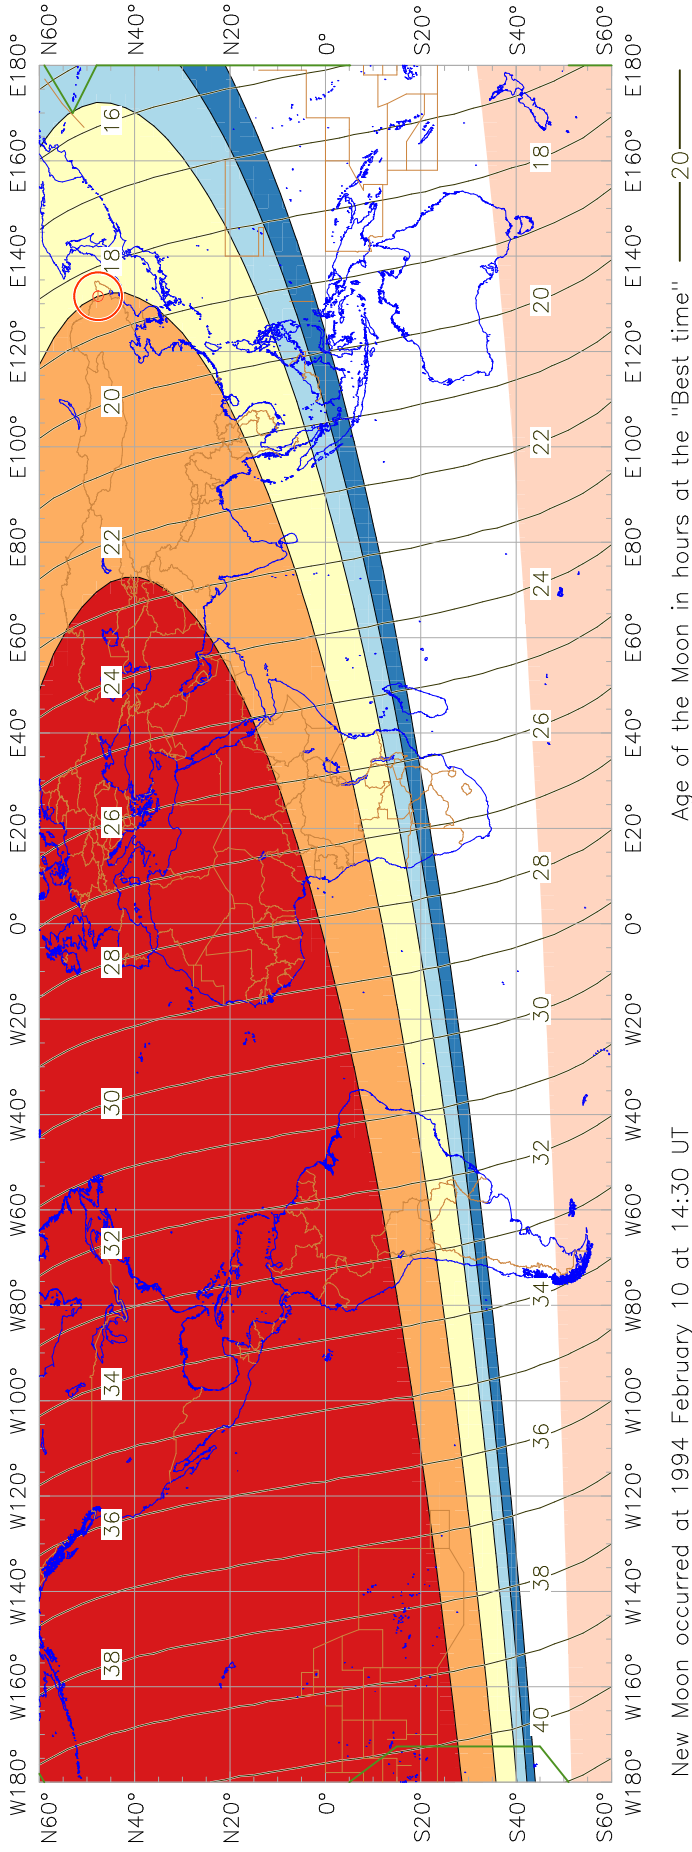

# Visibility of the New Crescent Moon for 1994 February 11 (Ramadan 1414 AH)

New Moon occurred at 1994 February 10 at 14:30 UT

Age of the Moon at first visibility with the naked eye = 18.42 hours

Age of the Moon in hours at the "Best time" ————20———

## New Crescent Moon Visibility Key – Colour Coding of Shaded Areas

- A – Easily visible to the naked eye
- B – Visible to the naked eye under perfect conditions
- C – May need optical aid to find the crescent moon initially
- D – Will need optical aid to find the crescent moon
- E – Not visible with a conventional telescope
- F – Not visible – below the Danjon limit
- Moon sets before the Sun
- Predicted location of first visibility with the naked eye
- Predicted location of first visibility with a telescope