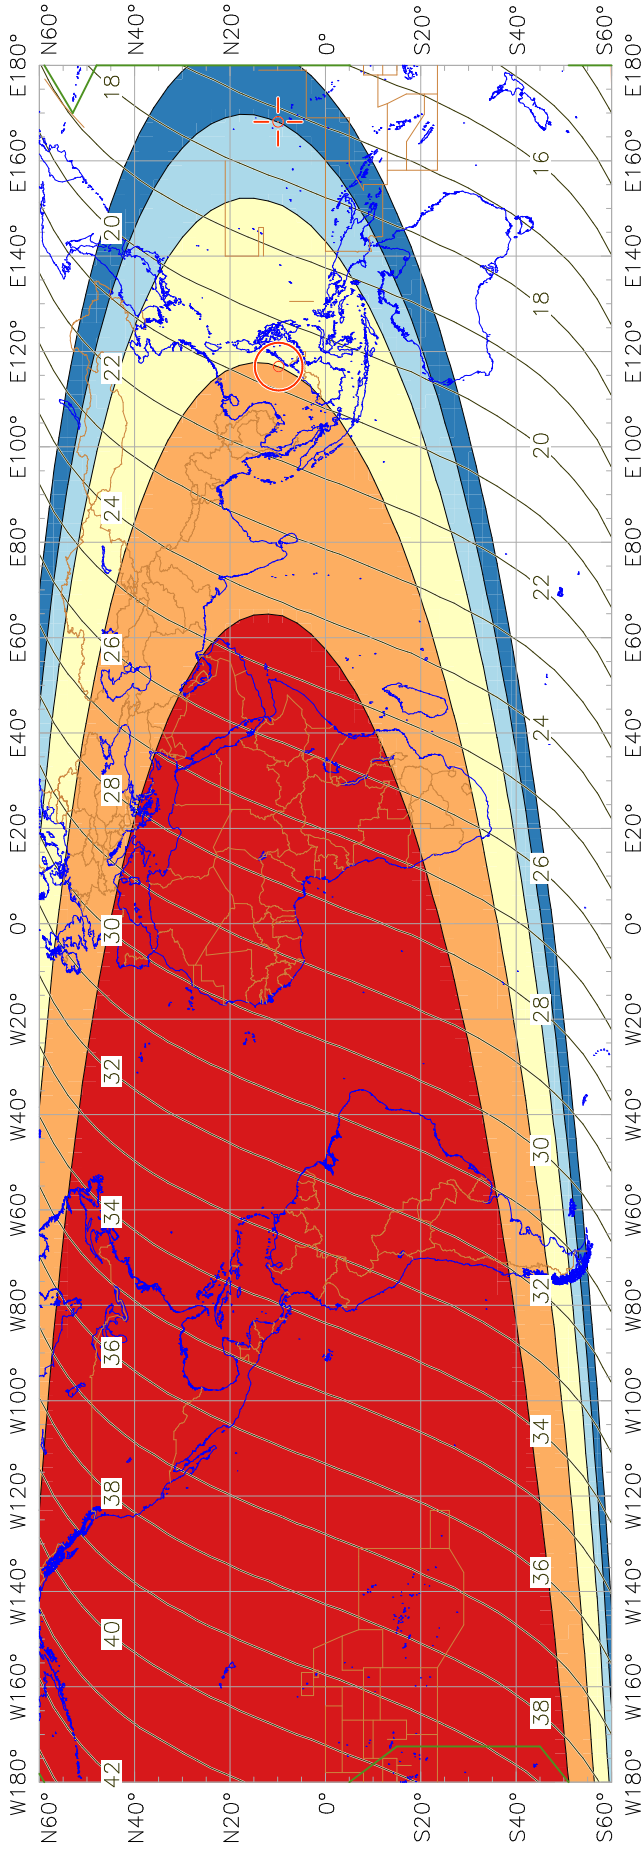

Visibility of the New Crescent Moon for 1993 May 22 (Dhu al-Hijja 1413 AH)

New Moon occurred at 1993 May 21 at 14:06 UT

Age of the Moon at first visibility with the naked eye = 20.66 hours

Age of the Moon in hours at the "Best time" ———— 20

Age of the Moon at first visibility with a telescope = 17.19 hours

New Crescent Moon Visibility Key – Colour Coding of Shaded Areas

- | | |
|--|--|
| <ul style="list-style-type: none"> A – Easily visible to the naked eye B – Visible to the naked eye under perfect conditions C – May need optical aid to find the crescent moon initially Moon sets before the Sun Predicted location of first visibility with the naked eye | <ul style="list-style-type: none"> D – Will need optical aid to find the crescent moon E – Not visible with a conventional telescope F – Not visible – below the Danjon limit Moon prior to conjunction (new moon) + Predicted location of first visibility with a telescope |
|--|--|