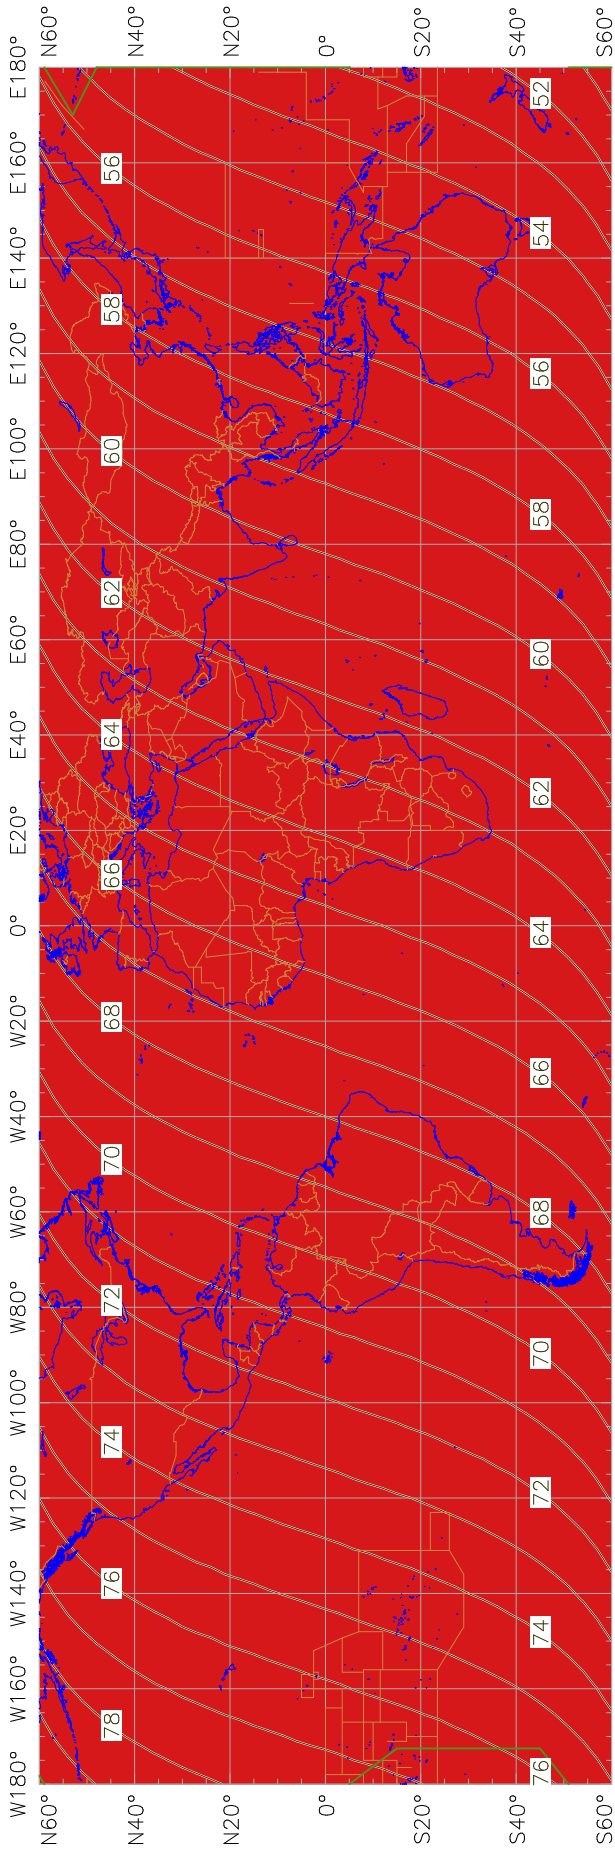

Visibility of the New Crescent Moon for 1993 June 22 (Muharram 1414 AH)

New Moon occurred at 1993 June 20 at 01:52 UT

Age of the Moon in hours at the "Best time" — 20 —

New Crescent Moon Visibility Key – Colour Coding of Shaded Areas

- A – Easily visible to the naked eye
- B – Visible to the naked eye under perfect conditions
- C – May need optical aid to find the crescent moon initially
- D – Will need optical aid to find the crescent moon
- E – Not visible with a conventional telescope
- F – Not visible – below the Danjon limit
- Moon prior to conjunction (new moon)
- Predicted location of first visibility with the naked eye
- Predicted location of first visibility with a telescope