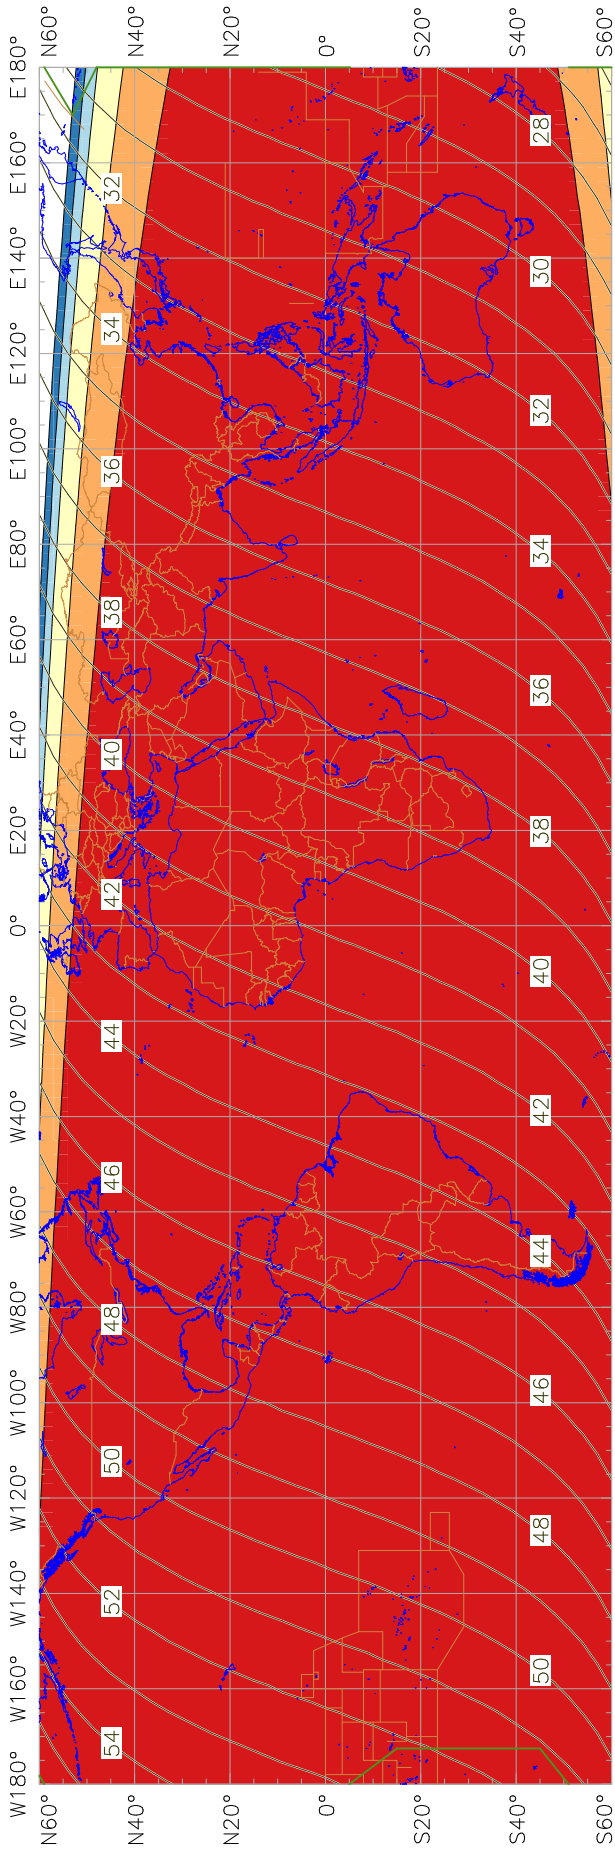

Visibility of the New Crescent Moon for 1993 June 21 (Muharram 1414 AH)

New Moon occurred at 1993 June 20 at 01:52 UT

Age of the Moon in hours at the "Best time" ————20———

New Crescent Moon Visibility Key – Colour Coding of Shaded Areas

- A – Easily visible to the naked eye
- B – Visible to the naked eye under perfect conditions
- C – May need optical aid to find the crescent moon initially
- D – Will need optical aid to find the crescent moon
- E – Not visible with a conventional telescope
- F – Not visible – below the Danjon limit
- Moon sets before the Sun
- Predicted location of first visibility with the naked eye
- Predicted location of first visibility with a telescope