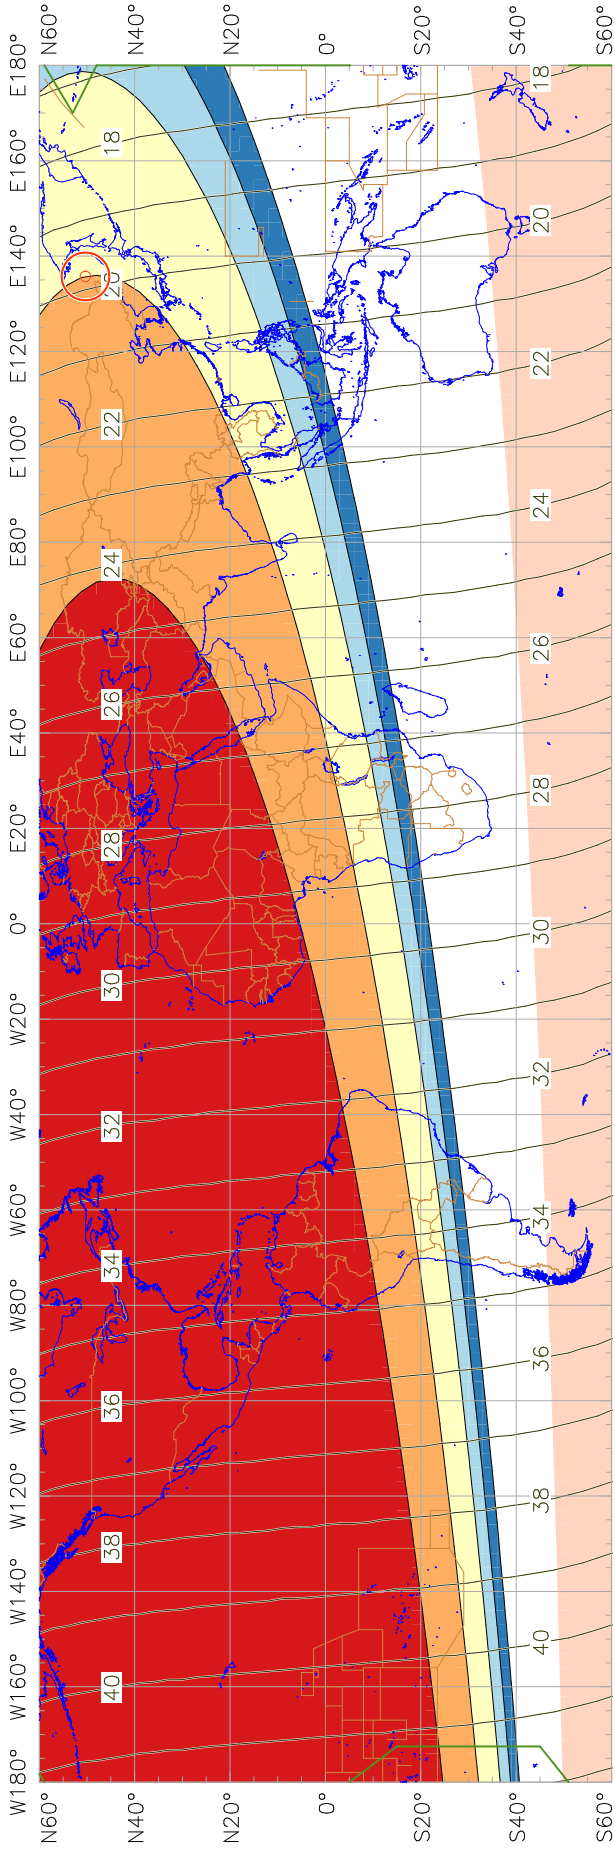

Visibility of the New Crescent Moon for 1993 February 22 (Ramadan 1413 AH)

New Moon occurred at 1993 February 21 at 13:05 UT

Age of the Moon at first visibility with the naked eye = 19.80 hours

Age of the Moon in hours at the "Best time" ———— 20 ————

New Crescent Moon Visibility Key – Colour Coding of Shaded Areas

- A – Easily visible to the naked eye
- B – Visible to the naked eye under perfect conditions
- C – May need optical aid to find the crescent moon initially
- Moon sets before the Sun
- D – Will need optical aid to find the crescent moon
- E – Not visible with a conventional telescope
- F – Not visible – below the Danjon limit
- Moon prior to conjunction (new moon)
- Predicted location of first visibility with the naked eye
- + Predicted location of first visibility with a telescope