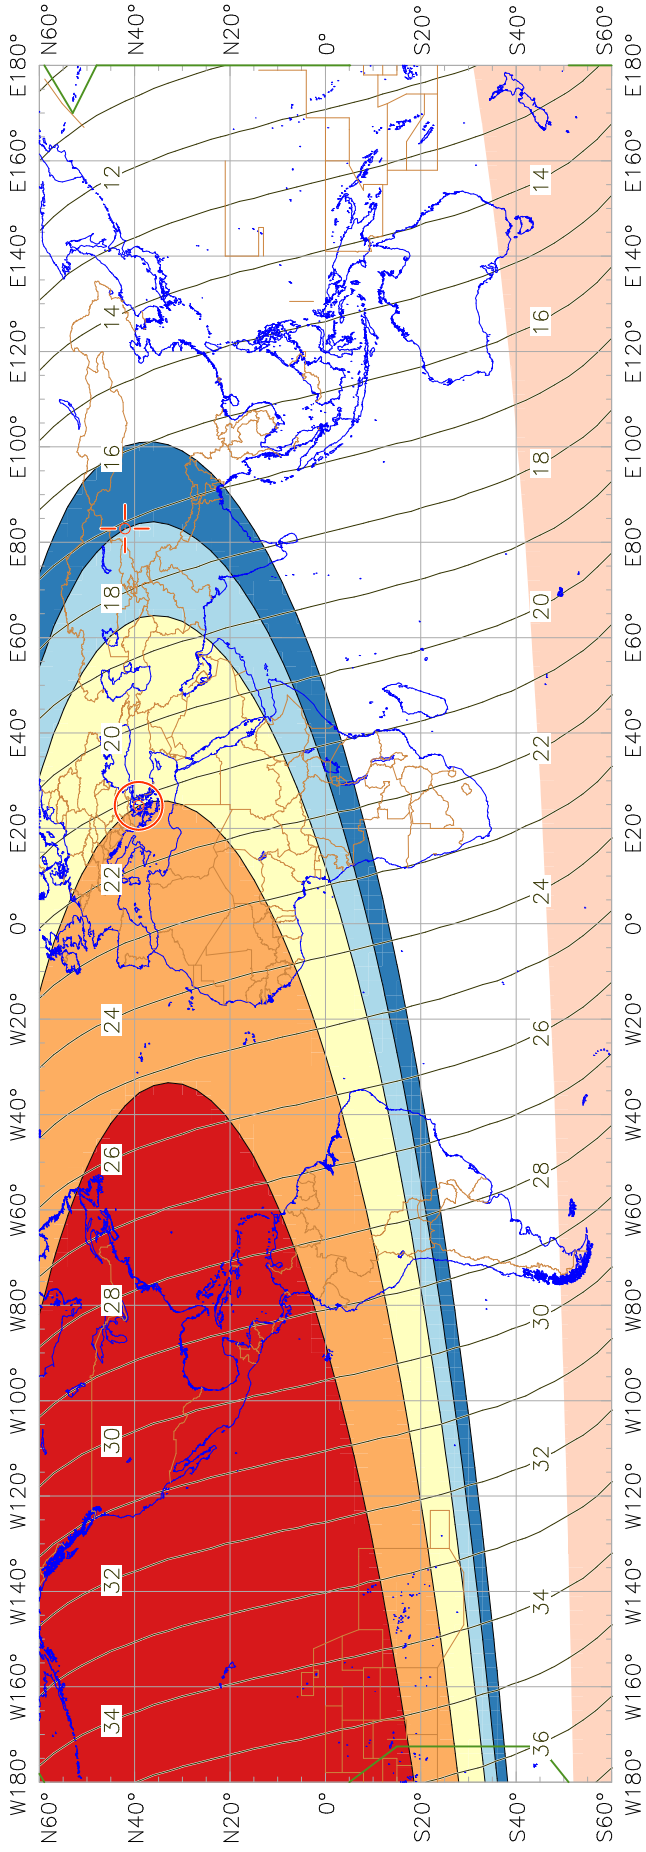

Visibility of the New Crescent Moon for 1992 February 4 (Sha'ban 1412 AH)

New Moon occurred at 1992 February 3 at 19:00 UT

Age of the Moon at first visibility with the naked eye = 21.11 hours

Age of the Moon in hours at the "Best time" — 20 —

Age of the Moon at first visibility with a telescope = 17.08 hours

New Crescent Moon Visibility Key – Colour Coding of Shaded Areas

- A – Easily visible to the naked eye
- B – Visible to the naked eye under perfect conditions
- C – May need optical aid to find the crescent moon initially
- Moon sets before the Sun
- D – Will need optical aid to find the crescent moon
- E – Not visible with a conventional telescope
- F – Not visible – below the Danjon limit
- Moon prior to conjunction (new moon)
- Predicted location of first visibility with the naked eye
- Predicted location of first visibility with a telescope